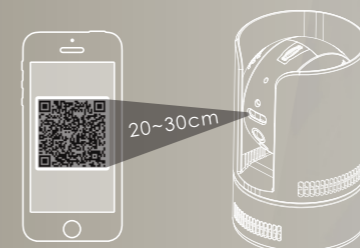

WIFI SETUP

SET UP THE WIFI OF THE CAMERA ON THE FLY

- >> Don't need a computer to configure the camera for WiFi setup.
- >> A mobile device is enough to do this WiFi setup of the camera.
- >> Make true the plug and play setup.